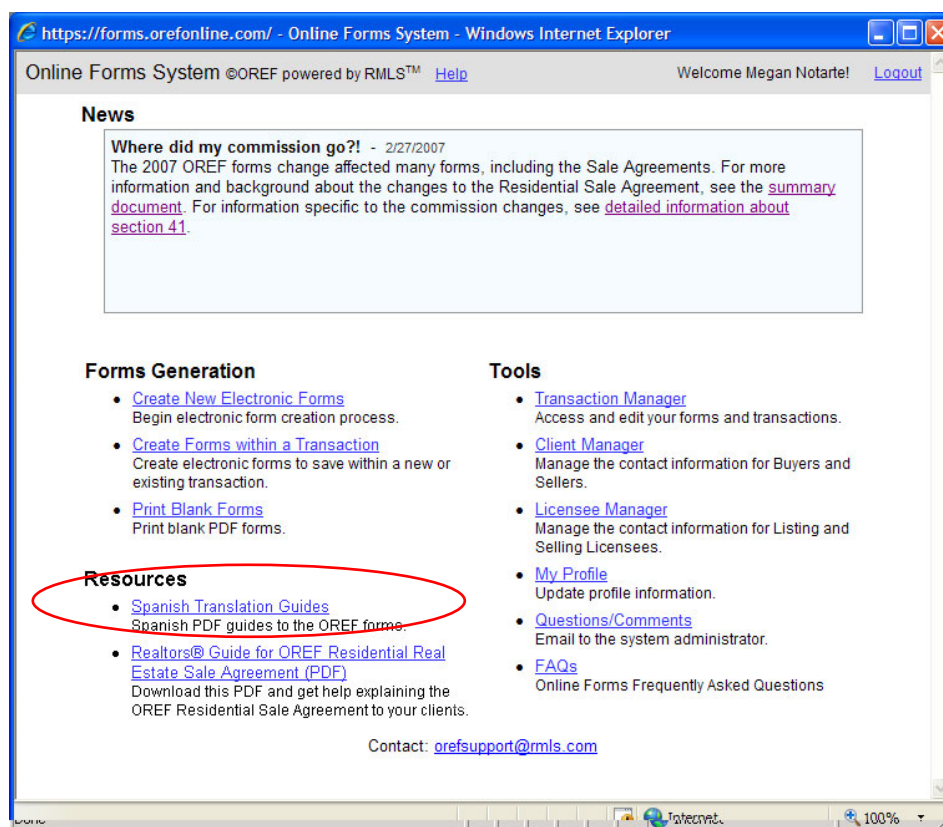

Spanish Translation Guides at OREF Online Forms

On April 17, 2007 OREF released Spanish Translation Guides for 31 forms including the Residential Sale Agreement, counter offers, disclosures and addenda.

These guides are designed to be used side by side with the OREF forms to assist in explaining what is on every line of the corresponding form in English.

The guides are only available through OREF Online Forms, in the **RESOURCES** section.

Sign Up Now!

If you aren't already an OREF Online Forms user, get more information at www.orefonline.com or by calling (503) 459-0195 or (800) 847-6298.

5331 SW Macadam Ave., Suite 207
Portland, OR 97239
Phone: (503) 459-0195
Fax: (503) 228-9510

Need Help? In the Portland area, call Technical Support at (503) 872-8002
Outside the Portland area, call toll free (877) 256-2169