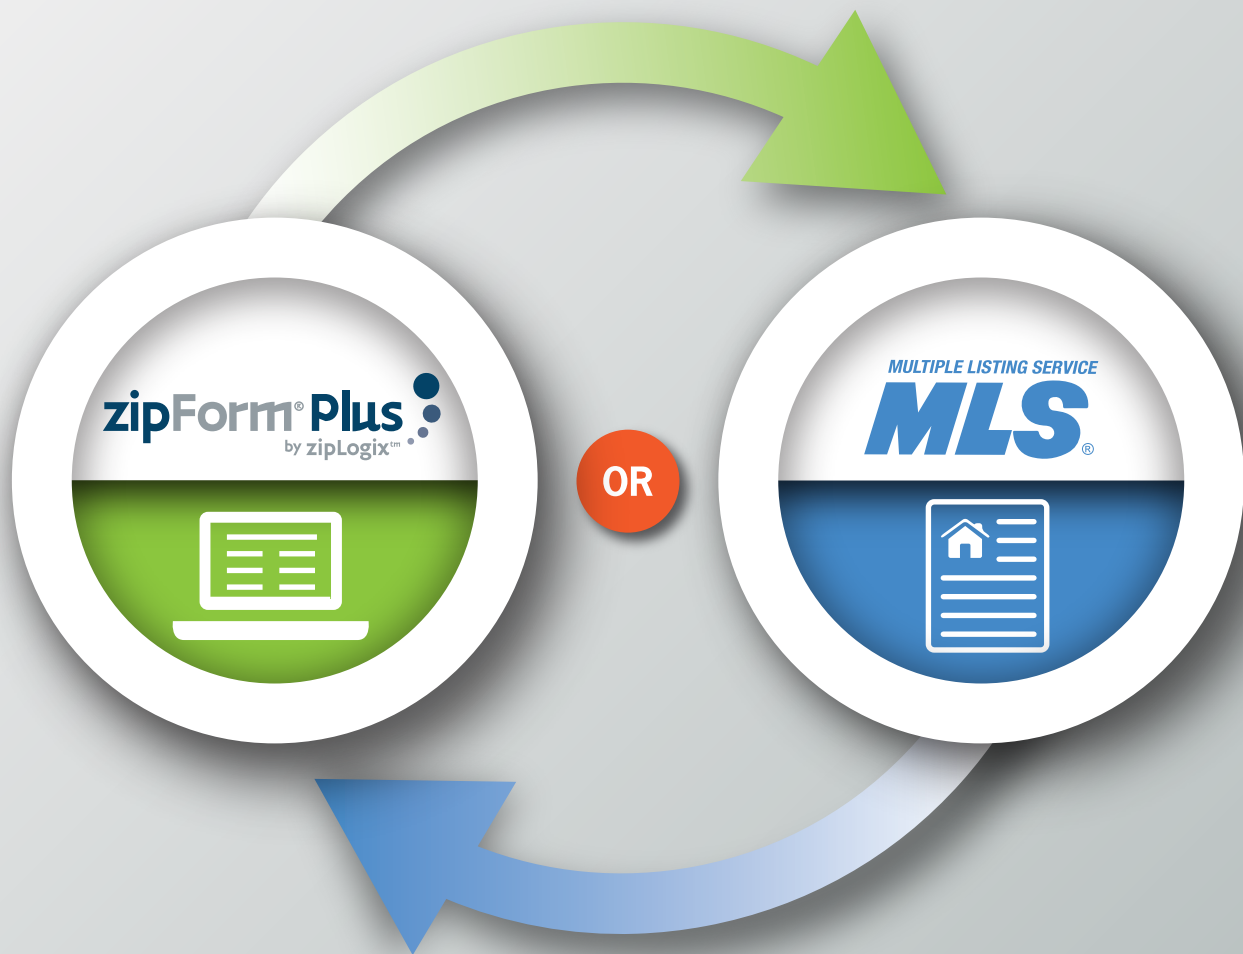

USE YOUR OREF-PROVIDED MLS BENEFIT FOR AUTOMATIC LISTING DATA ENTRY DONE RIGHT THE FIRST TIME

zipFormMLS-Connect® is your fast-track solution to data without error during the transaction creation process. And if you haven't already heard, it's ready for you to start using right now compliments of OREF. Just log into your MLS or zipForm® Plus to get started.

See a listing you want to make an offer on?
Click the icon under the MLS listing and it imports the data right into a new zipForm® Plus transaction

Enter an MLS listing ID in zipForm® Plus and the data will be pulled from the MLS right into your transaction